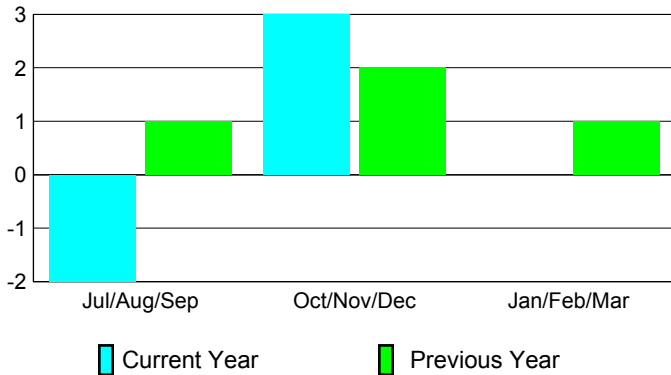

2012-2013 GMT Reports for District (or Undistricted) **District 307B1**

GMT: EDDY WIDJANARKO

Location: INDONESIA

GMT CA: 7

CLUBS

Club Results
2012-2013

Clubs
2011-2012

Month	New Club Goal	Actual New Clubs	Actual Dropped Clubs	Gain/Loss of Clubs	Gain/Loss of Clubs
Jul/Aug/Sep		0	-2	-2	1
Oct/Nov/Dec		5	-2	3	2
Jan/Feb/Mar					1
Totals		5	-4	1	4

Club Results 2012-2013

Goal, New, Dropped, Gain/Loss

Comparison of Club Gain/Loss

Current Year Compared to the Previous Year

YTD Status Quo Clubs 2012-2013

Status Quo Clubs Compared to Status Quo Members

MEMBERSHIP