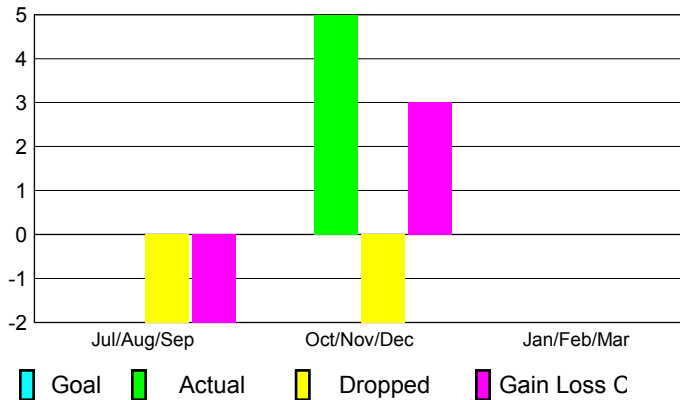

2012-2013 GMT Reports for District (or Undistricted) **District 307B1**

GMT: EDDY WIDJANARKO

Location: INDONESIA

GMT CA: 7

CLUBS

Club Results
2012-2013

Clubs
2011-2012

Month	New Club Goal	Actual New Clubs	Actual Dropped Clubs	Gain/Loss of Clubs	Gain/Loss of Clubs
Jul/Aug/Sep		0	-2	-2	1
Oct/Nov/Dec		5	-2	3	2
Jan/Feb/Mar					1
Totals		5	-4	1	4

Club Results 2012-2013

Goal, New, Dropped, Gain/Loss

Comparison of Club Gain/Loss

Current Year Compared to the Previous Year

YTD Status Quo Clubs 2012-2013

Status Quo Clubs Compared to Status Quo Members

MEMBERSHIP