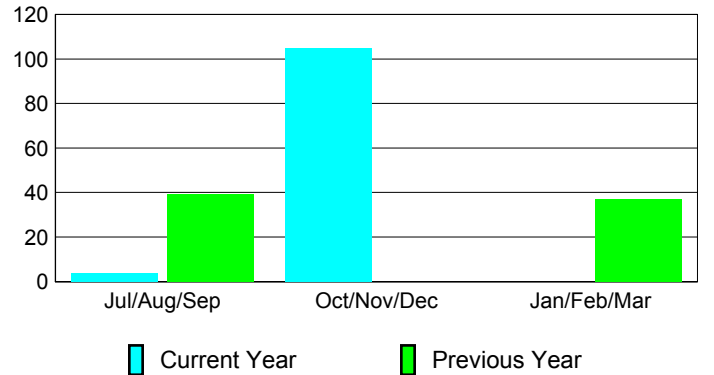

Membership Results
2012-2013

Membership
2011-2012

Month	Net Memb Goal	Actual New Memb	Actual Dropped Memb	Gain/Loss of Memb	Gain/Loss of Memb
Jul/Aug/Sep		31	-27	4	39
Oct/Nov/Dec		219	-114	105	0
Jan/Feb/Mar					37
Totals		250	-141	109	76

Membership Results 2012-2013

Goal, New, Dropped, Gain/Loss

Comparison of Membership Gain/Loss

Current Year Compared to the Previous Year

Gender Comparison 2012-2013

Jan/Feb/Mar

Male

Female