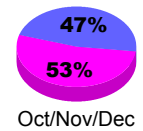

Membership Results
2012-2013

Membership
2011-2012

Month	Net Memb Goal	Actual New Memb	Actual Dropped Memb	Gain/Loss of Memb	Gain/Loss of Memb
Jul/Aug/Sep		31	-27	4	39
Oct/Nov/Dec		219	-114	105	0
Jan/Feb/Mar					37
Totals		250	-141	109	76

Membership Results 2012-2013

Goal, New, Dropped, Gain/Loss

Comparison of Membership Gain/Loss

Current Year Compared to the Previous Year

Gender Comparison 2012-2013

Jan/Feb/Mar

Male

Female