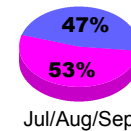

Membership Results
2012-2013

Membership
2011-2012

Month	Net Memb Goal	Actual New Memb	Actual Dropped Memb	Gain/Loss of Memb	Gain/Loss of Memb
Jul/Aug/Sep		31	-27	4	39
Oct/Nov/Dec		219	-114	105	0
Jan/Feb/Mar					37
Totals		250	-141	109	76

Membership Results 2012-2013

Goal, New, Dropped, Gain/Loss

Comparison of Membership Gain/Loss

Current Year Compared to the Previous Year

Gender Comparison 2012-2013

Jan/Feb/Mar

Male

Female