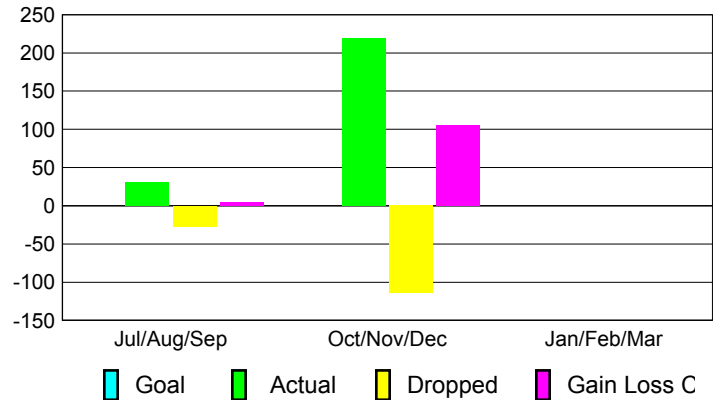

Membership Results 2012-2013

Goal, New, Dropped, Gain/Loss

Comparison of Membership Gain/Loss

Current Year Compared to the Previous Year